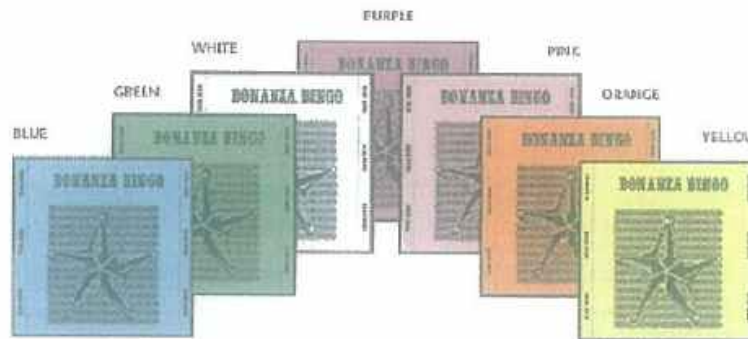

(BLUE/ORANGE/GREEN/YELLOW)

Capitol Loose Sheets & Bonanza Pricing

B1-3366 - 1up Olympic Paper (Speedo)
 (Blue, Brown, Orange, Red, Green, Grey, Purple, Yellow)
 (1000Cards - 1up) \$4.95/Bundle
 (9000Cards - 1up) \$4.25/Bundle(\$38.25/Set)

B1-3370 - Capitol Border Colors
 (Blue, Brown, Orange, Red, Green, Purple, Yellow, Pink, Grey, Olive, Aqua, Lime, Tan, Black)
 (1000Sheets - 3up) \$12.00/Bundle
 (3000Sheets - 3up) \$32.85/Bundle(Set)
 (500Sheets - 6up) \$12.00/Bundle
 (1500Sheets - 6up) \$32.85/Bundle(Set)

Bonanza's (Folded & Sealed Cards)

B2-3345 - 1up (1000 1up Cards/Tray)---\$15.50/Tray 9Trays/Case---\$132.75/Case(\$14.75/Tray)
 B2-2202 - 2up (750 2up Cards/Tray)---\$23.00/Tray 6Trays/Case---\$132.00/Case(\$22.00/Tray)
 B2-3347- 3up (500 3up Cards/Tray)---\$23.00/Tray 6Trays/Case---\$132.00/Case(\$22.00/Tray)