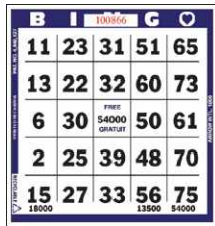

(BLUE/ORANGE/GREEN/YELLOW/PINK/GREY/OLIVE/BROWN)

NAME	CUT	BELTS	BOX	SET
UNIMAX 10 PAGE BLUE	12UP	\$26.00/50BKS	\$119.00/250BKS(5BELTS)	\$337.00/750BKS(15BELTS)
	18UP	\$39.52/50BKS	\$71.44/100BKS(2BELTS)	\$337.00/500BKS(10BELTS)

(BLUE/ORANGE/GREEN/YELLOW/PINK/GREY/OLIVE/BROWN/RED/PURPLE)

NAME	CUT	BELTS	BOX	SET
UNIMAX 11 PAGE BLUE	12UP	\$29.12/50BKS	\$131.00/250BKS(5BELTS)	\$371.00/750BKS(15BELTS)
	18UP	\$43.68/50BKS	\$78.61/100BKS(2BELTS)	\$371.00/500BKS(10BELTS)

Authorized distributor:

Capitol Booklets, Loose, & Bonanza Bingo

NAME	CUT	BELTS	BOX	SET
CAPITOL 4 PAGE RED	18UP	\$16.00/50BKS	\$72.00/250BKS(5BELTS)	\$136.80/500BKS(10BELTS)
(RED/BROWN/PURPLE/LIME)				
NAME	CUT	BELTS	BOX	SET
UNIMAX 4 PAGE BLUE	12UP	*****	*****	\$136.80/750BKS(3 BELTS)
	18UP	*****	*****	\$136.80/500BKS(2 BELTS)

(BLUE/ORANGE/GREEN/YELLOW)

Capitol Loose Sheets & Bonanza Pricing

B1-3366 - 1up Olympic Paper (Speedo)
 (Blue, Brown, Orange, Red, Green, Grey, Purple, Yellow)
 (1000Cards - 1up) \$4.95/Bundle
 (9000Cards - 1up) \$4.25/Bundle(\$38.25/Set)