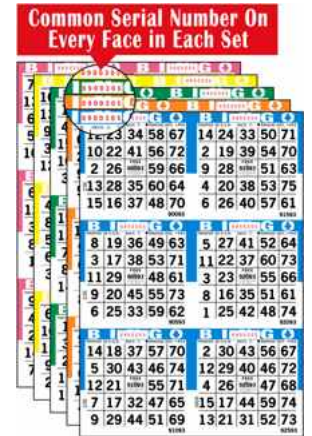

B1-3370 - Capitol Imprints
(Lucky 7 Red, Orange Starburst, Orange Triangle, etc..)
(1000Sheets - 3up) $12.60/Bundle
(3000Sheets - 3up) $34.20/Bundle(Set)
(500Sheets - 6up) $12.60/Bundle
(1500Sheets - 6up) $34.20/Bundle(Set)