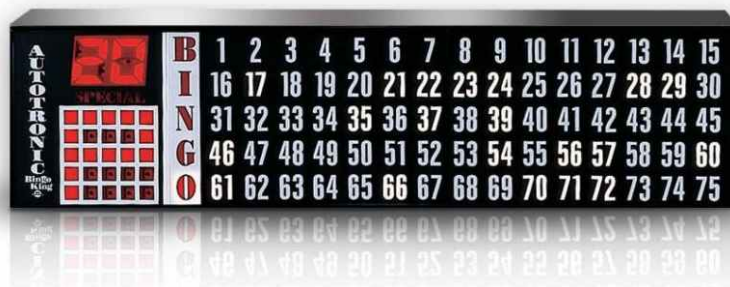

7000™ Flashboard

Specifications: Size: 29" H x 113" L x 4 3/4" D.'

Weight: 120 pounds. Special sign on flashboard for greater visibility.

Pre-wired as through-boards – may be daisy-chained.

Last number called flashes. Large, easy-to-read, 4" numbers.

Counter displays either game number or number of balls

in play with large, 8" digital read-out numbers.

Game pattern display board. Has own power supply and

power switch – easy access to fuses. Handy pull-chain can

be reached from the floor. 100 feet of light-weight cable included.

Sturdy trouble-free connectors – eliminates pin problems.

Cooler, low-current, 28-volt bulbs give extra life without

sacrificing brightness. All-black, anodized aluminum extruded frame.

New sliding front panels – easy access for changing bulbs and no

need to remove from the wall. All flashboards come with 12-foot

power cord that plugs into standard 115-volt outlet.

Includes easy-mount wall brackets. Bingo flashes on the flashboards.

Available as Bingo Bonanza™ flashboard with distinctive blue, high-contrast background.

Current Price - $4,750.00