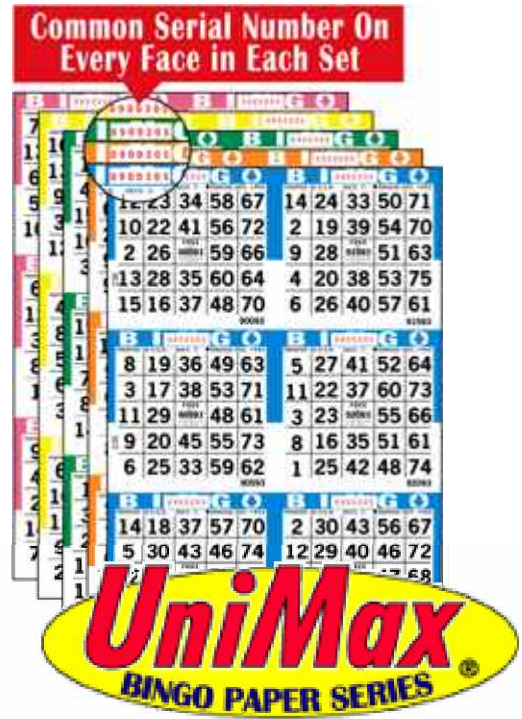

Bingo Catalogue