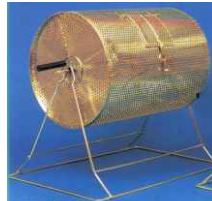

Bingo Calling Cards

B4-3802 Bingo Calling Cards #1-75
Colored Bingo Calling Cards.
Economical.
\$7.95/Deck

Hand Tally

C8-499 Hand Tally
Counts from 0-9999.
1- \$14.95ea
4+ \$12.95ea

Acrylic Ticket Dispenser

C8-7020 Acrylic Ticket Dispenser
Measures: 12" x 12" x 12"
Comes With Lock.
\$115.00ea

Bingo Roll Cages

B5-3323 Brass Bingo Cage(special order)
Comes With White Bingo Balls &
Plastic Master Board
\$160.00
Rental: \$15.00/Day

B5-3322 Coated Bingo Cage
Enamel Coated Bingo Cage - To Reduce Noise
Comes With Plastic Master Board &
Colored Plastic Bingo Balls
\$185.00

Draw Drums

C8-1817 Medium Size Draw Drum
Measures: 21" L x 15"Dia x 20" H
Heavy Gauge Steel
Brass Finish
\$275.00
Rental: \$15.00/Day